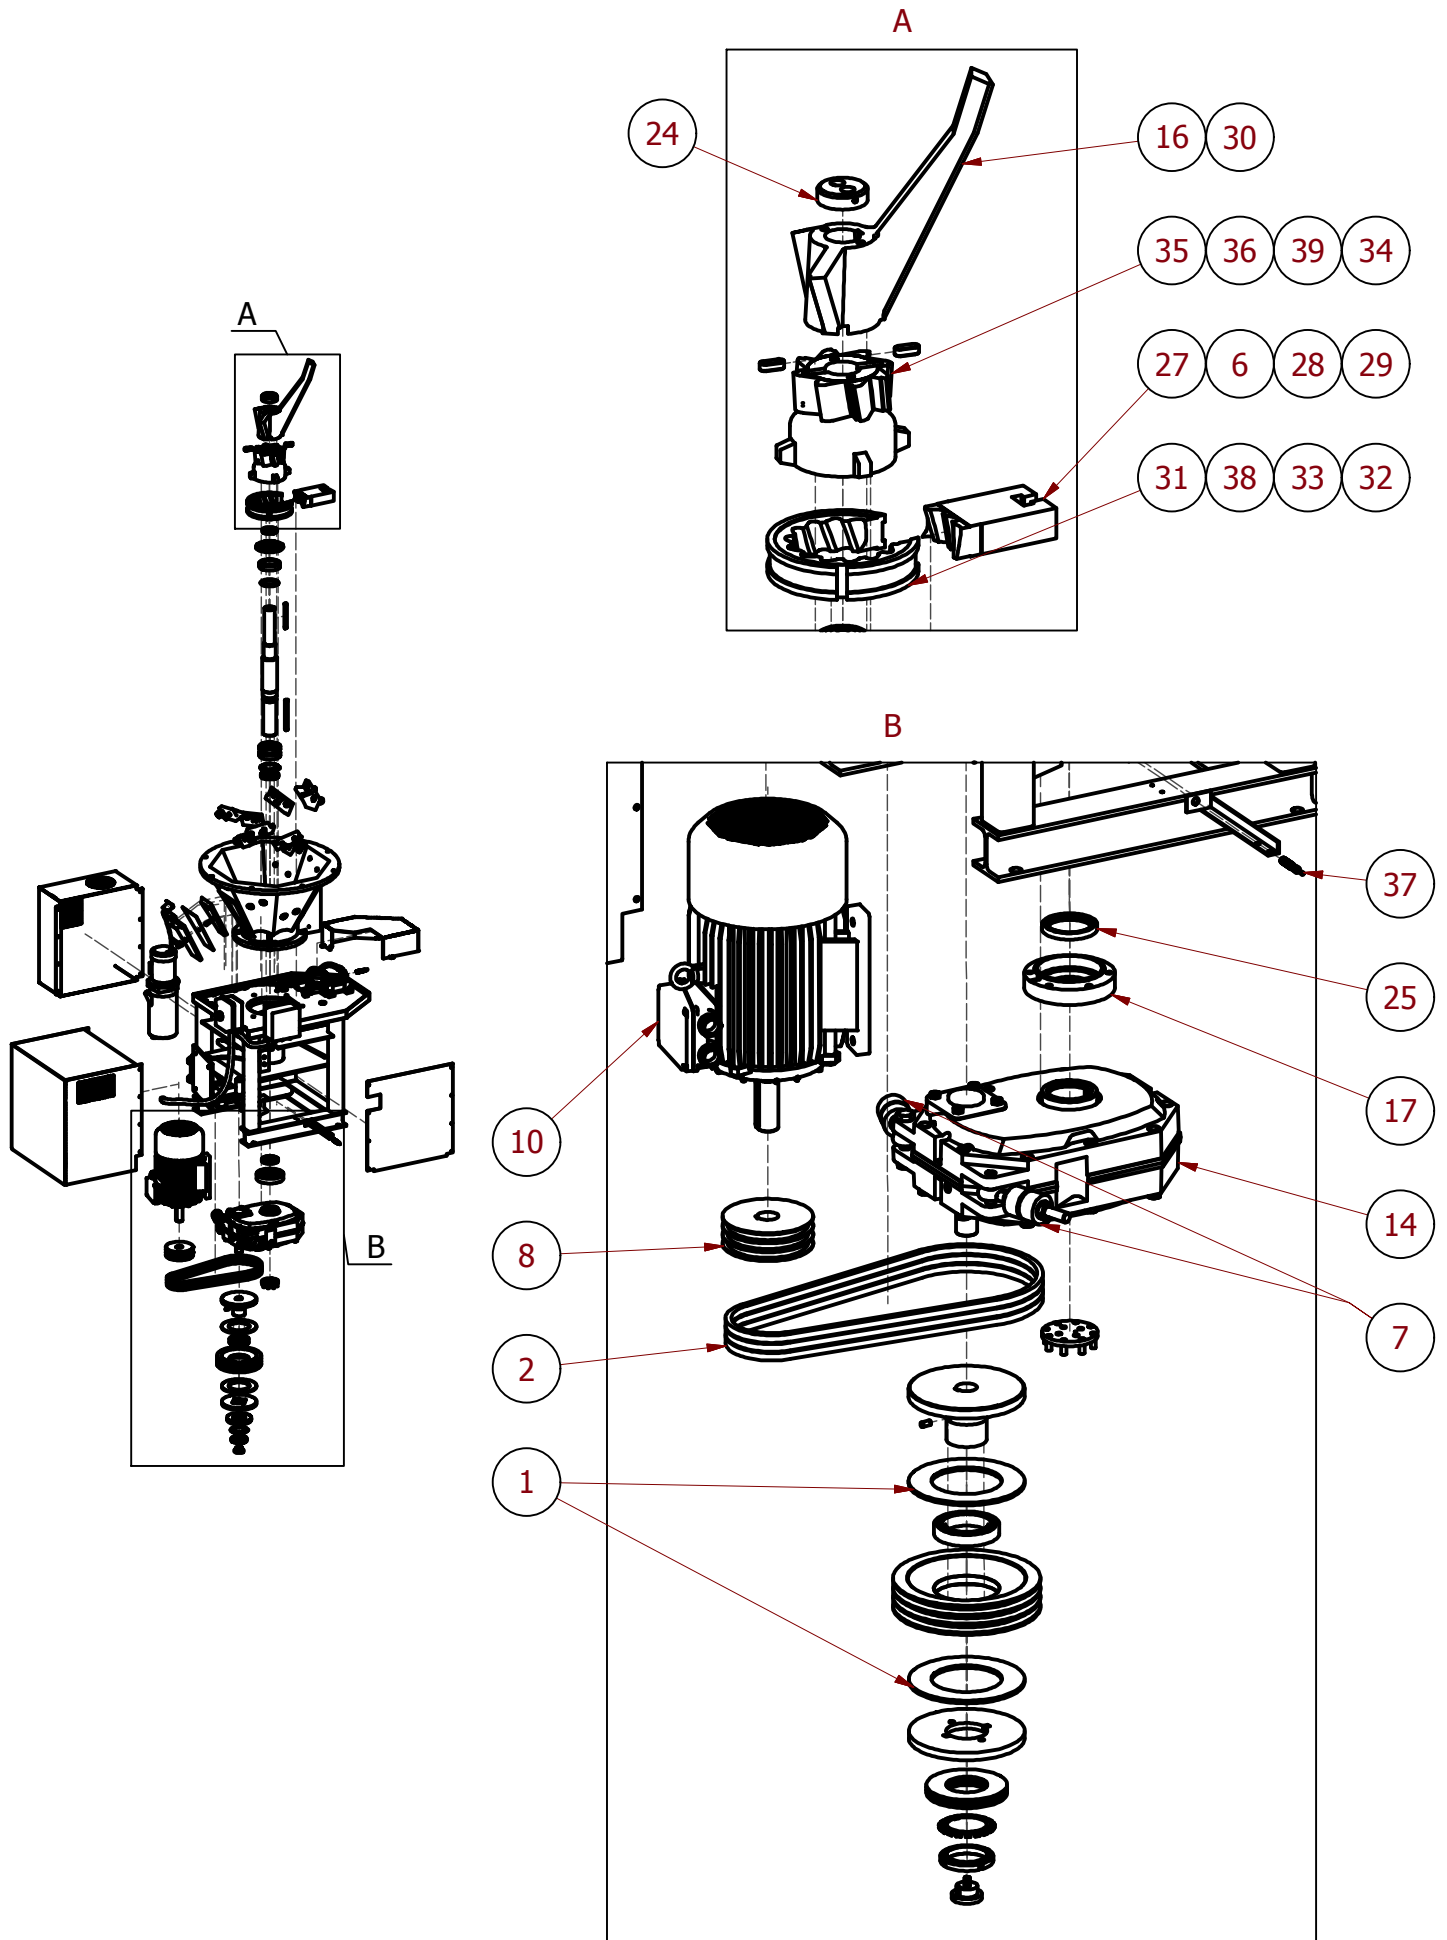

## KB20

Spare Parts List - Lista części zamiennych - Reservdelista -  
Ersatzteilliste Liste de pieces detachées - Lista de recambios

No.	Qty	Item number	Description	Part type
1	1	76374689	KB20/KB14 Disc (2 pcs)	Wear part
2	1	76374678	KB20 V-Belt (3 Pcs)	Spare part
3	1	76352541	KB20 Upper hopper	Wear part
4	1	76374695	KB20 Shaft (incl. Bearing)	Spare part
5	1	73000239	KB20 Set of keys for shaft	Spare part
6	1	76376752	KB10/KB20 Segment, hardened	Wear part
7	1	76376371	KB20 Rubber washer (set)	Spare part
8	1	76374686	KB20 Pulley (motor)	Spare part
9	1	73000580	KB20 Non-Contact Switch for inspection door	Spare part
10	1	76374694	KB20 Motor 15kW, 400V, 50Hz	Spare part
11	1	76374685	KB20 Lower Hopper, casted	Wear part
12	1	73000185	KB20 Internal Door	Spare part
13	1	76374698	KB20 Hydraulic unit (EL)	Spare part
14	1	76374697	KB20 Gear unit	Spare part
15	1	76376812	KB20 Frame	Spare part
16	1	76376753	KB20 Feeder arm, hardened	Wear part
17	1	73000238	KB20 Drive cover (lower)	Spare part
18	1	76376754	KB20 Cutter set, low, hardened	Wear part
19	1	76376755	KB20 Cutter set, high, hardened	Wear part
20	1	76374679	KB20 Cutter Set, Low (4 Pcs)	Wear part
21	1	76375210	KB20 Cutter Set, High (4 Pcs)	Wear part
22	1	76375208	KB20 Clutch complete	Spare part
23	1	76376811	KB20 Bearing cover, upper	Spare part
24	1	73002127	KB10/KB20 Shaft upper washer	Spare part
25	1	76376337	KB10/KB20 Set of sealings	Spare part
26	1	76374672	KB10/KB20 Set of bearings	Spare part
27	1	76374663	KB10/KB20 Segment, std	Wear part
28	1	76375211	KB10/KB20 Segment, fine	Wear part
29	1	73002156	KB10/KB20 Segment fine, hardened	Wear part
30	1	76374662	KB10/KB20 Feeder arm	Wear part
31	1	76374660	KB10/KB20 Crusher ring, std	Wear part
32	1	76376751	KB10/KB20 Crusher ring, hardened	Wear part
33	1	76375203	KB10/KB20 Crusher ring, fine	Wear part
34	1	76374664	KB10/KB20 Crusher head, std	Wear part
35	1	76376750	KB10/KB20 Crusher head, hardened	Wear part
36	1	76375205	KB10/KB20 Crusher head, fine	Wear part
37	1	73000293	KB10/20 Rotation Sensor	Spare part
38	1	73002155	KB10/20 Crusher ring fine, hardened	Wear part
39	1	73002154	KB10/20 Crusher head fine, hardened	Wear part
40	1	73006995	KB20 Drive ring	Spare part