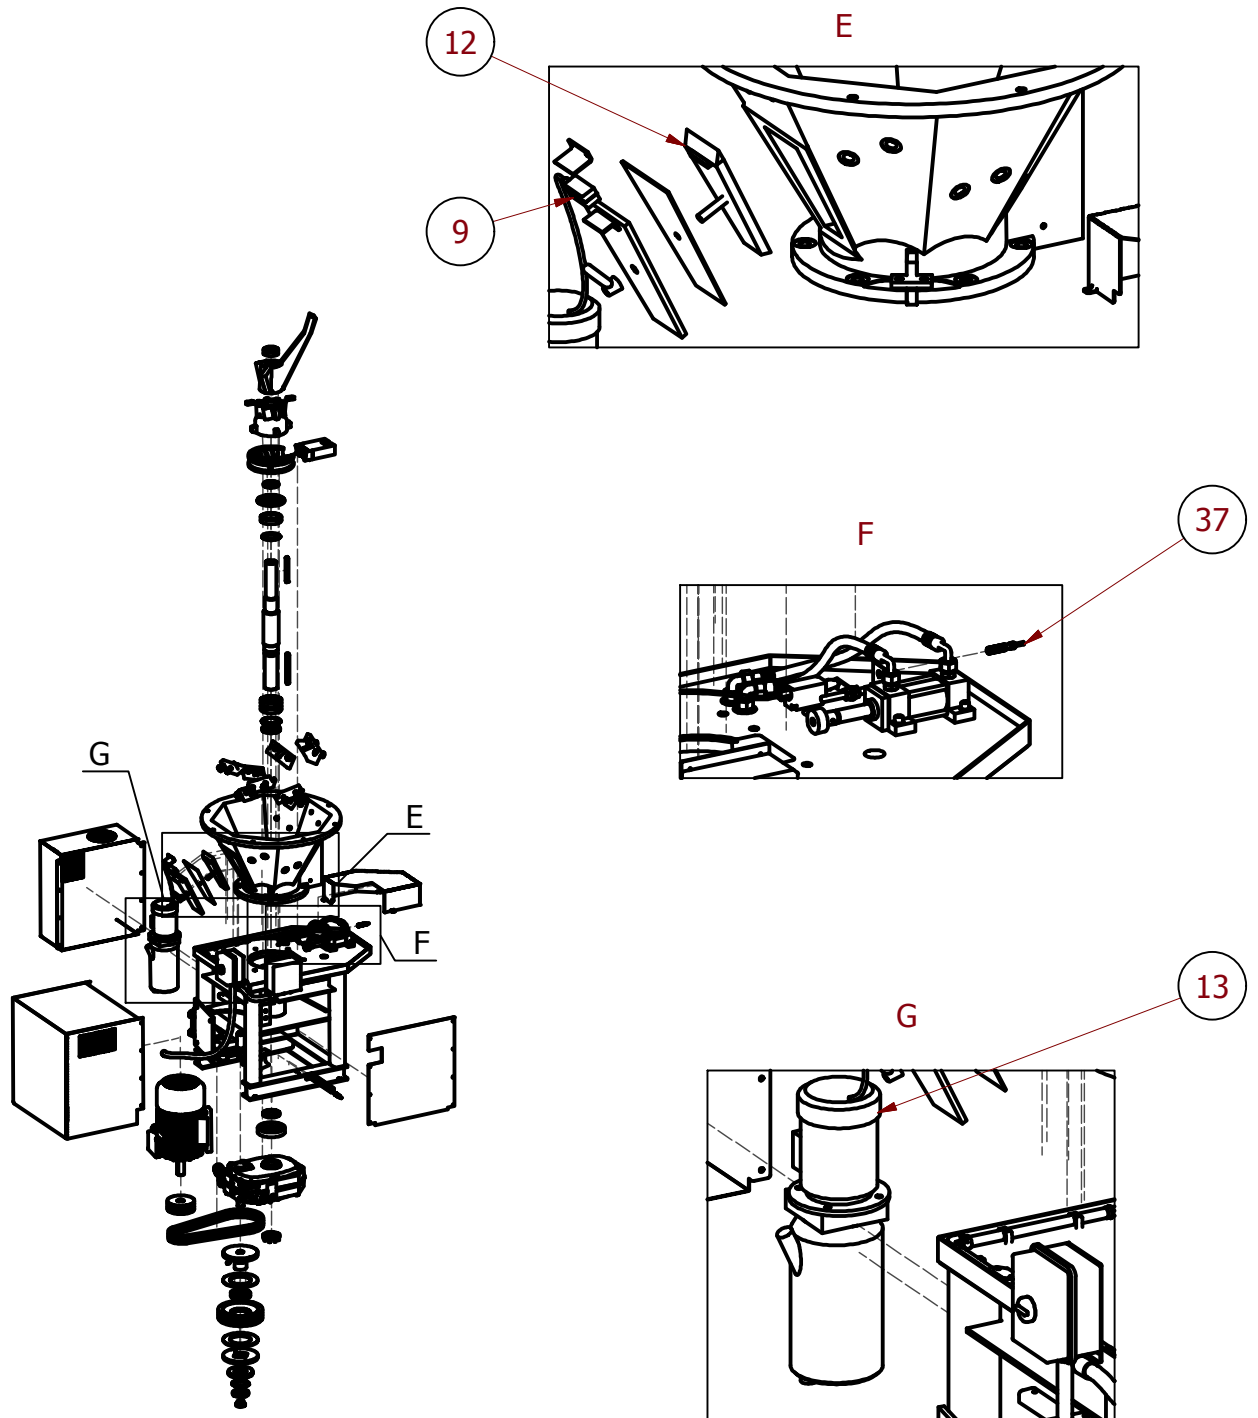

## KB20

Spare Parts List - Lista części zamiennych - Reservdelista -  
Ersatzteilliste Liste de pieces detachées - Lista de recambios

No.	Qty	Item number	Description	Part type
1	1	76374689	KB20/KB14 Disc (2 pcs)	Wear part
2	1	76374678	KB20 V-Belt (3 Pcs)	Spare part
3	1	76352541	KB20 Upper hopper	Wear part
4	1	76374695	KB20 Shaft (incl. Bearing)	Spare part
5	1	73000239	KB20 Set of keys for shaft	Spare part
6	1	76376752	KB10/KB20 Segment, hardened	Wear part
7	1	76376371	KB20 Rubber washer (set)	Spare part
8	1	76374686	KB20 Pulley (motor)	Spare part
9	1	73000580	KB20 Non-Contact Switch for inspection door	Spare part
10	1	76374694	KB20 Motor 15kW, 400V, 50Hz	Spare part
11	1	76374685	KB20 Lower Hopper, casted	Wear part
12	1	73000185	KB20 Internal Door	Spare part
13	1	76374698	KB20 Hydraulic unit (EL)	Spare part
14	1	76374697	KB20 Gear unit	Spare part
15	1	76376812	KB20 Frame	Spare part
16	1	76376753	KB20 Feeder arm, hardened	Wear part
17	1	73000238	KB20 Drive cover (lower)	Spare part
18	1	76376754	KB20 Cutter set, low, hardened	Wear part
19	1	76376755	KB20 Cutter set, high, hardened	Wear part
20	1	76374679	KB20 Cutter Set, Low (4 Pcs)	Wear part
21	1	76375210	KB20 Cutter Set, High (4 Pcs)	Wear part
22	1	76375208	KB20 Clutch complete	Spare part
23	1	76376811	KB20 Bearing cover, upper	Spare part
24	1	73002127	KB10/KB20 Shaft upper washer	Spare part
25	1	76376337	KB10/KB20 Set of sealings	Spare part
26	1	76374672	KB10/KB20 Set of bearings	Spare part
27	1	76374663	KB10/KB20 Segment, std	Wear part
28	1	76375211	KB10/KB20 Segment, fine	Wear part
29	1	73002156	KB10/KB20 Segment fine, hardened	Wear part
30	1	76374662	KB10/KB20 Feeder arm	Wear part
31	1	76374660	KB10/KB20 Crusher ring, std	Wear part
32	1	76376751	KB10/KB20 Crusher ring, hardened	Wear part
33	1	76375203	KB10/KB20 Crusher ring, fine	Wear part
34	1	76374664	KB10/KB20 Crusher head, std	Wear part
35	1	76376750	KB10/KB20 Crusher head, hardened	Wear part
36	1	76375205	KB10/KB20 Crusher head, fine	Wear part
37	1	73000293	KB10/20 Rotation Sensor	Spare part
38	1	73002155	KB10/20 Crusher ring fine, hardened	Wear part
39	1	73002154	KB10/20 Crusher head fine, hardened	Wear part
40	1	73006995	KB20 Drive ring	Spare part