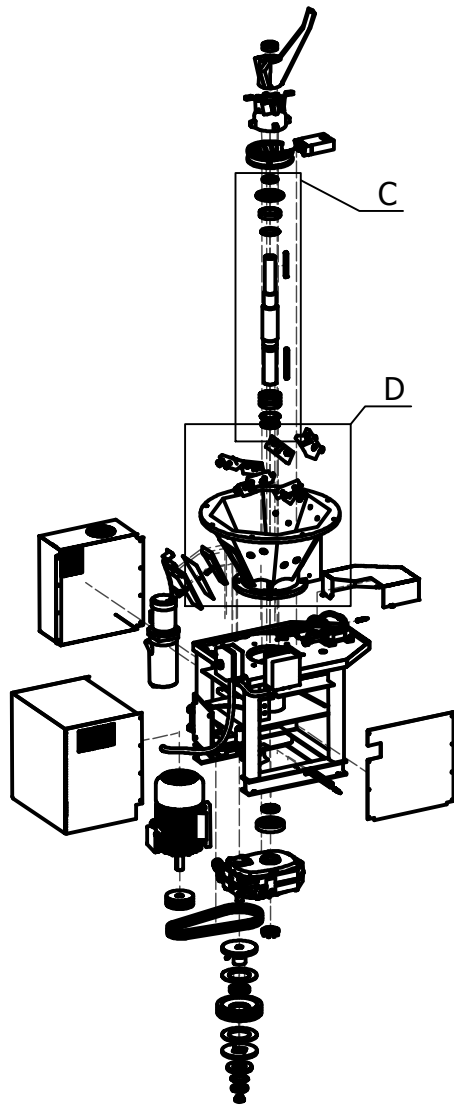

## KB20

Spare Parts List - Lista części zamiennych - Reservdelista -  
Ersatzteilliste Liste de pieces detachées - Lista de recambios

No.	Qty	Item number	Description	Part type
1	1	76374689	KB20/KB14 Disc (2 pcs)	Wear part
2	1	76374678	KB20 V-Belt (3 Pcs)	Spare part
3	1	76352541	KB20 Upper hopper	Wear part
4	1	76374695	KB20 Shaft (incl. Bearing)	Spare part
5	1	73000239	KB20 Set of keys for shaft	Spare part
6	1	76376752	KB10/KB20 Segment, hardened	Wear part
7	1	76376371	KB20 Rubber washer (set)	Spare part
8	1	76374686	KB20 Pulley (motor)	Spare part
9	1	73000580	KB20 Non-Contact Switch for inspection door	Spare part
10	1	76374694	KB20 Motor 15kW, 400V, 50Hz	Spare part
11	1	76374685	KB20 Lower Hopper, casted	Wear part
12	1	73000185	KB20 Internal Door	Spare part
13	1	76374698	KB20 Hydraulic unit (EL)	Spare part
14	1	76374697	KB20 Gear unit	Spare part
15	1	76376812	KB20 Frame	Spare part
16	1	76376753	KB20 Feeder arm, hardened	Wear part
17	1	73000238	KB20 Drive cover (lower)	Spare part
18	1	76376754	KB20 Cutter set, low, hardened	Wear part
19	1	76376755	KB20 Cutter set, high, hardened	Wear part
20	1	76374679	KB20 Cutter Set, Low (4 Pcs)	Wear part
21	1	76375210	KB20 Cutter Set, High (4 Pcs)	Wear part
22	1	76375208	KB20 Clutch complete	Spare part
23	1	76376811	KB20 Bearing cover, upper	Spare part
24	1	73002127	KB10/KB20 Shaft upper washer	Spare part
25	1	76376337	KB10/KB20 Set of sealings	Spare part
26	1	76374672	KB10/KB20 Set of bearings	Spare part
27	1	76374663	KB10/KB20 Segment, std	Wear part
28	1	76375211	KB10/KB20 Segment, fine	Wear part
29	1	73002156	KB10/KB20 Segment fine, hardened	Wear part
30	1	76374662	KB10/KB20 Feeder arm	Wear part
31	1	76374660	KB10/KB20 Crusher ring, std	Wear part
32	1	76376751	KB10/KB20 Crusher ring, hardened	Wear part
33	1	76375203	KB10/KB20 Crusher ring, fine	Wear part
34	1	76374664	KB10/KB20 Crusher head, std	Wear part
35	1	76376750	KB10/KB20 Crusher head, hardened	Wear part
36	1	76375205	KB10/KB20 Crusher head, fine	Wear part
37	1	73000293	KB10/20 Rotation Sensor	Spare part
38	1	73002155	KB10/20 Crusher ring fine, hardened	Wear part
39	1	73002154	KB10/20 Crusher head fine, hardened	Wear part
40	1	73006995	KB20 Drive ring	Spare part