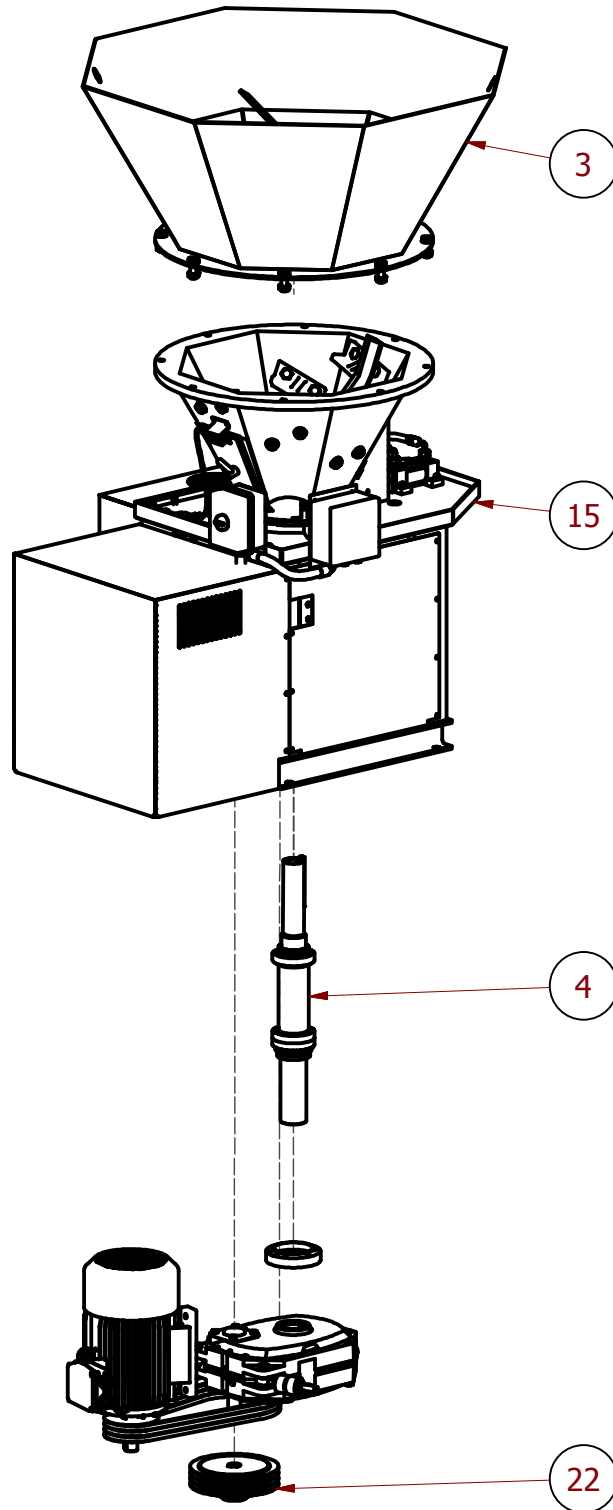

## KB20

Spare Parts List - Lista części zamiennych - Reservdelista -  
Ersatzteilliste Liste de pieces detachées - Lista de recambios

No.	Qty	Item number	Description	Part type
1	1	76374689	KB20/KB14 Disc (2 pcs)	Wear part
2	1	76374678	KB20 V-Belt (3 Pcs)	Spare part
3	1	76352541	KB20 Upper hopper	Wear part
4	1	76374695	KB20 Shaft (incl. Bearing)	Spare part
5	1	73000239	KB20 Set of keys for shaft	Spare part
6	1	76376752	KB10/KB20 Segment, hardened	Wear part
7	1	76376371	KB20 Rubber washer (set)	Spare part
8	1	76374686	KB20 Pulley (motor)	Spare part
9	1	73000580	KB20 Non-Contact Switch for inspection door	Spare part
10	1	76374694	KB20 Motor 15kW, 400V, 50Hz	Spare part
11	1	76374685	KB20 Lower Hopper, casted	Wear part
12	1	73000185	KB20 Internal Door	Spare part
13	1	76374698	KB20 Hydraulic unit (EL)	Spare part
14	1	76374697	KB20 Gear unit	Spare part
15	1	76376812	KB20 Frame	Spare part
16	1	76376753	KB20 Feeder arm, hardened	Wear part
17	1	73000238	KB20 Drive cover (lower)	Spare part
18	1	76376754	KB20 Cutter set, low, hardened	Wear part
19	1	76376755	KB20 Cutter set, high, hardened	Wear part
20	1	76374679	KB20 Cutter Set, Low (4 Pcs)	Wear part
21	1	76375210	KB20 Cutter Set, High (4 Pcs)	Wear part
22	1	76375208	KB20 Clutch complete	Spare part
23	1	76376811	KB20 Bearing cover, upper	Spare part
24	1	73002127	KB10/KB20 Shaft upper washer	Spare part
25	1	76376337	KB10/KB20 Set of sealings	Spare part
26	1	76374672	KB10/KB20 Set of bearings	Spare part
27	1	76374663	KB10/KB20 Segment, std	Wear part
28	1	76375211	KB10/KB20 Segment, fine	Wear part
29	1	73002156	KB10/KB20 Segment fine, hardened	Wear part
30	1	76374662	KB10/KB20 Feeder arm	Wear part
31	1	76374660	KB10/KB20 Crusher ring, std	Wear part
32	1	76376751	KB10/KB20 Crusher ring, hardened	Wear part
33	1	76375203	KB10/KB20 Crusher ring, fine	Wear part
34	1	76374664	KB10/KB20 Crusher head, std	Wear part
35	1	76376750	KB10/KB20 Crusher head, hardened	Wear part
36	1	76375205	KB10/KB20 Crusher head, fine	Wear part
37	1	73000293	KB10/20 Rotation Sensor	Spare part
38	1	73002155	KB10/20 Crusher ring fine, hardened	Wear part
39	1	73002154	KB10/20 Crusher head fine, hardened	Wear part
40	1	73006995	KB20 Drive ring	Spare part