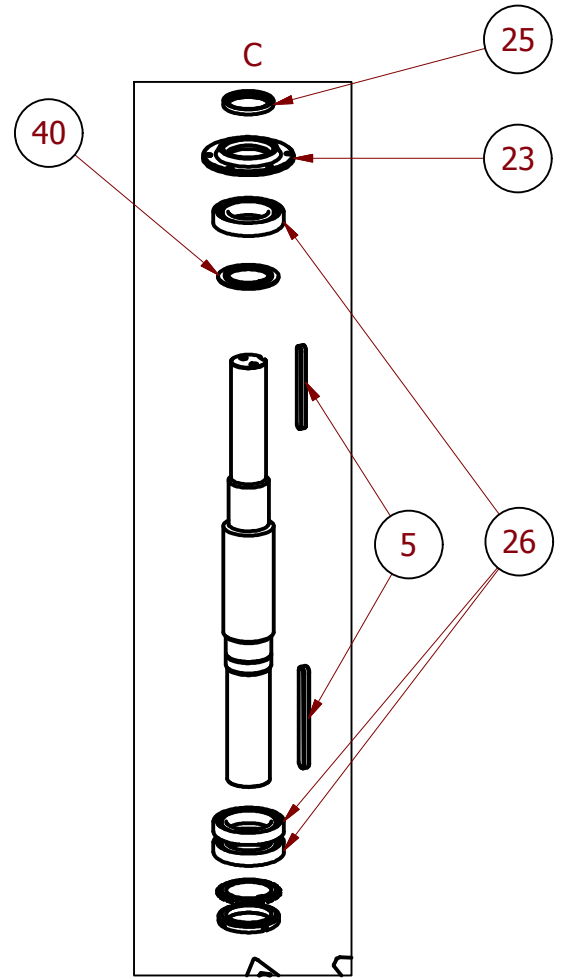

## KB20

Spare Parts List - Lista części zamiennych - Reservdelista -  
Ersatzteilliste Liste de pieces detachées - Lista de recambios

No.	Qty	Item number	Description	Part type
1	1	76374689	KB20/KB14 Disc (2 pcs)	Wear part
2	1	76374678	KB20 V-Belt (3 Pcs)	Spare part
3	1	76352541	KB20 Upper hopper	Wear part
4	1	76374695	KB20 Shaft (incl. Bearing)	Spare part
5	1	73000239	KB20 Set of keys for shaft	Spare part
6	1	76376752	KB10/KB20 Segment, hardened	Wear part
7	1	76376371	KB20 Rubber washer (set)	Spare part
8	1	76374686	KB20 Pulley (motor)	Spare part
9	1	73000580	KB20 Non-Contact Switch for inspection door	Spare part
10	1	76374694	KB20 Motor 15kW, 400V, 50Hz	Spare part
11	1	76374685	KB20 Lower Hopper, casted	Wear part
12	1	73000185	KB20 Internal Door	Spare part
13	1	76374698	KB20 Hydraulic unit (EL)	Spare part
14	1	76374697	KB20 Gear unit	Spare part
15	1	76376812	KB20 Frame	Spare part
16	1	76376753	KB20 Feeder arm, hardened	Wear part
17	1	73000238	KB20 Drive cover (lower)	Spare part
18	1	76376754	KB20 Cutter set, low, hardened	Wear part
19	1	76376755	KB20 Cutter set, high, hardened	Wear part
20	1	76374679	KB20 Cutter Set, Low (4 Pcs)	Wear part
21	1	76375210	KB20 Cutter Set, High (4 Pcs)	Wear part
22	1	76375208	KB20 Clutch complete	Spare part
23	1	76376811	KB20 Bearing cover, upper	Spare part
24	1	73002127	KB10/KB20 Shaft upper washer	Spare part
25	1	76376337	KB10/KB20 Set of sealings	Spare part
26	1	76374672	KB10/KB20 Set of bearings	Spare part
27	1	76374663	KB10/KB20 Segment, std	Wear part
28	1	76375211	KB10/KB20 Segment, fine	Wear part
29	1	73002156	KB10/KB20 Segment fine, hardened	Wear part
30	1	76374662	KB10/KB20 Feeder arm	Wear part
31	1	76374660	KB10/KB20 Crusher ring, std	Wear part
32	1	76376751	KB10/KB20 Crusher ring, hardened	Wear part
33	1	76375203	KB10/KB20 Crusher ring, fine	Wear part
34	1	76374664	KB10/KB20 Crusher head, std	Wear part
35	1	76376750	KB10/KB20 Crusher head, hardened	Wear part
36	1	76375205	KB10/KB20 Crusher head, fine	Wear part
37	1	73000293	KB10/20 Rotation Sensor	Spare part
38	1	73002155	KB10/20 Crusher ring fine, hardened	Wear part
39	1	73002154	KB10/20 Crusher head fine, hardened	Wear part
40	1	73006995	KB20 Drive ring	Spare part