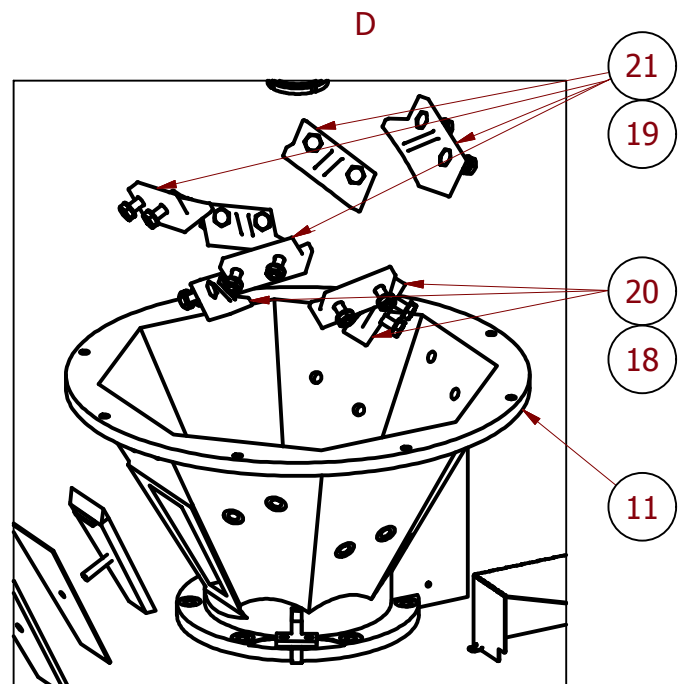

## KB20

Spare Parts List - Lista części zamiennych - Reservdelista -  
Ersatzteilliste Liste de pieces detachées - Lista de recambios

No.	Qty	Item number	Description	Part type
1	1	76374689	KB20/KB14 Disc (2 pcs)	Wear part
2	1	76374678	KB20 V-Belt (3 Pcs)	Spare part
3	1	76352541	KB20 Upper hopper	Wear part
4	1	76374695	KB20 Shaft (incl. Bearing)	Spare part
5	1	73000239	KB20 Set of keys for shaft	Spare part
6	1	76376752	KB10/KB20 Segment, hardened	Wear part
7	1	76376371	KB20 Rubber washer (set)	Spare part
8	1	76374686	KB20 Pulley (motor)	Spare part
9	1	73000580	KB20 Non-Contact Switch for inspection door	Spare part
10	1	76374694	KB20 Motor 15kW, 400V, 50Hz	Spare part
11	1	76374685	KB20 Lower Hopper, casted	Wear part
12	1	73000185	KB20 Internal Door	Spare part
13	1	76374698	KB20 Hydraulic unit (EL)	Spare part
14	1	76374697	KB20 Gear unit	Spare part
15	1	76376812	KB20 Frame	Spare part
16	1	76376753	KB20 Feeder arm, hardened	Wear part
17	1	73000238	KB20 Drive cover (lower)	Spare part
18	1	76376754	KB20 Cutter set, low, hardened	Wear part
19	1	76376755	KB20 Cutter set, high, hardened	Wear part
20	1	76374679	KB20 Cutter Set, Low (4 Pcs)	Wear part
21	1	76375210	KB20 Cutter Set, High (4 Pcs)	Wear part
22	1	76375208	KB20 Clutch complete	Spare part
23	1	76376811	KB20 Bearing cover, upper	Spare part
24	1	73002127	KB10/KB20 Shaft upper washer	Spare part
25	1	76376337	KB10/KB20 Set of sealings	Spare part
26	1	76374672	KB10/KB20 Set of bearings	Spare part
27	1	76374663	KB10/KB20 Segment, std	Wear part
28	1	76375211	KB10/KB20 Segment, fine	Wear part
29	1	73002156	KB10/KB20 Segment fine, hardened	Wear part
30	1	76374662	KB10/KB20 Feeder arm	Wear part
31	1	76374660	KB10/KB20 Crusher ring, std	Wear part
32	1	76376751	KB10/KB20 Crusher ring, hardened	Wear part
33	1	76375203	KB10/KB20 Crusher ring, fine	Wear part
34	1	76374664	KB10/KB20 Crusher head, std	Wear part
35	1	76376750	KB10/KB20 Crusher head, hardened	Wear part
36	1	76375205	KB10/KB20 Crusher head, fine	Wear part
37	1	73000293	KB10/20 Rotation Sensor	Spare part
38	1	73002155	KB10/20 Crusher ring fine, hardened	Wear part
39	1	73002154	KB10/20 Crusher head fine, hardened	Wear part
40	1	73006995	KB20 Drive ring	Spare part