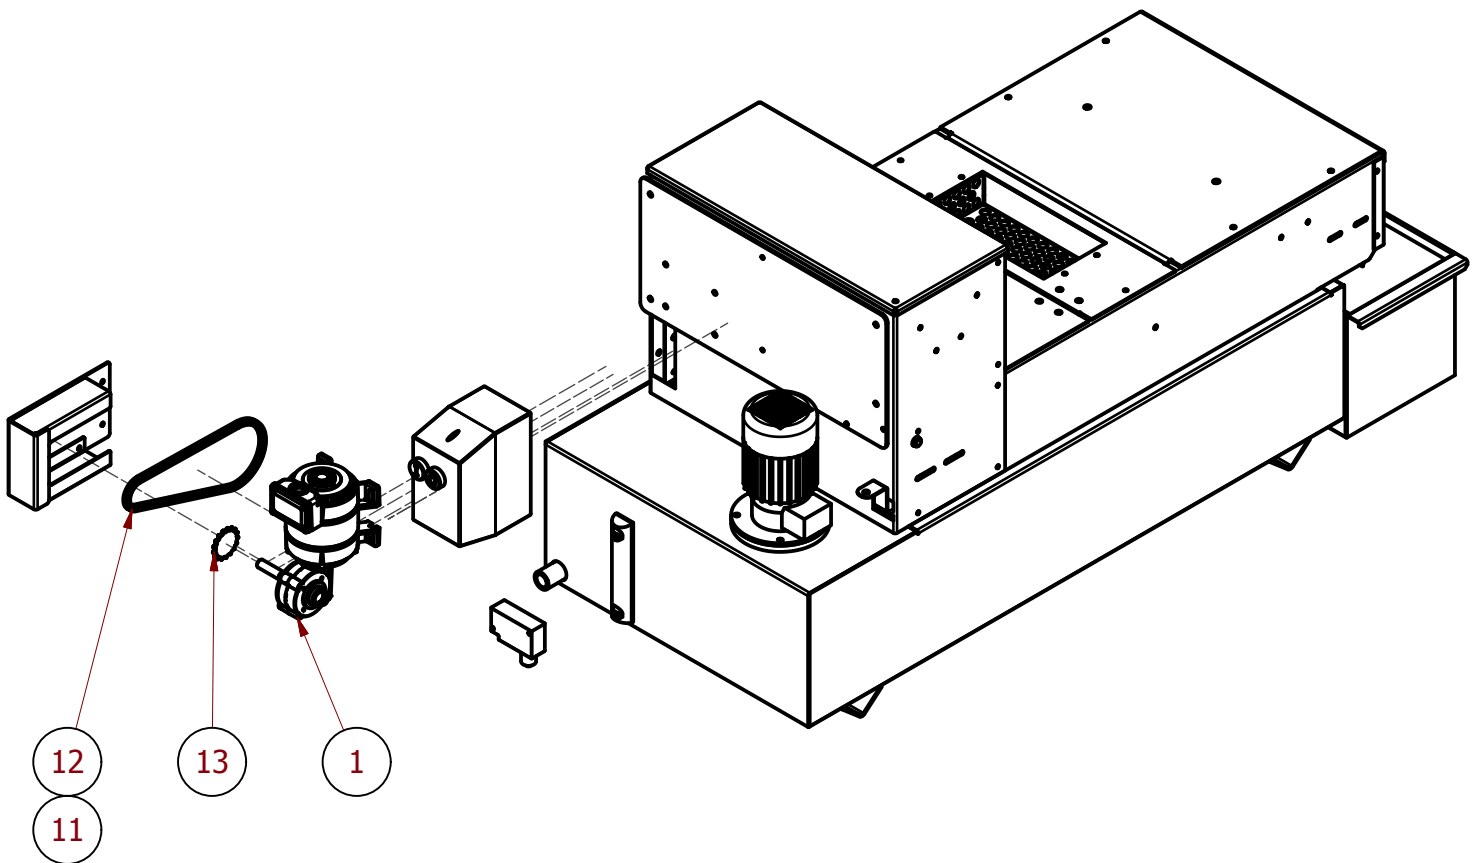

## FB 1010

No.	Qty	Item number	Description	Part type
1	1	76374835	Motoreduktor Parvalux SD38M W02622/07E	Spare part
2	1	73006971	FB1010 Wire Belt	Spare part
3	1	76374839	FB1010/1012; Wire Belt; AISI 304	Spare part
11	1	76374852	Joining Links (8mm)	Spare part
12	1	76374853	Drive Chain (8mm, 5m)	Spare part
13	1	76374854	Sprocket 17 Tooth X 8mm, 12 mm Bore	Spare part
14	1	76374855	Sprocket (38 Tooth X 8mm, 16 mm Bore)	Spare part
15	1	76374858	FB Sight Glass	Spare part
16	1	76374859	Clarifier Float	Spare part
17	1	76374860	Bearing House Assembly (4pcs)	Spare part
18	1	76374861	Paper Roll Bushes	Spare part
19	1	76374862	1010/1012 Paper Guide Bar	Spare part
20	1	76374863	1010/1012 Paper Guide Bar; AISI 304	Spare part
26	1	76374869	Spring (1010/1012)	Spare part
29	1	76225440	FB1010 Sludge bin 100 l	Spare part
30	1	76227340	FB1020 Sludge bin	Spare part
31	1	76200040	Coarse media 20g/m <sup>2</sup> , 368mm x 165m x 57mm core	Wear part
35	1	76202040	Medium grade media 30g/m <sup>2</sup> , 368mm x 120m x 57mm core	Wear part
40	1	76204040	Fine media 40g/m <sup>2</sup> , 368mm x 85m x 57mm core	Wear part
44	1	76206040	Extra fine media 50g/m <sup>2</sup> , 368mm x 60m x 57mm core	Wear part
48	1	76239841	Pump HK2 55 l/min 0,3 Bar L=230	Spare part