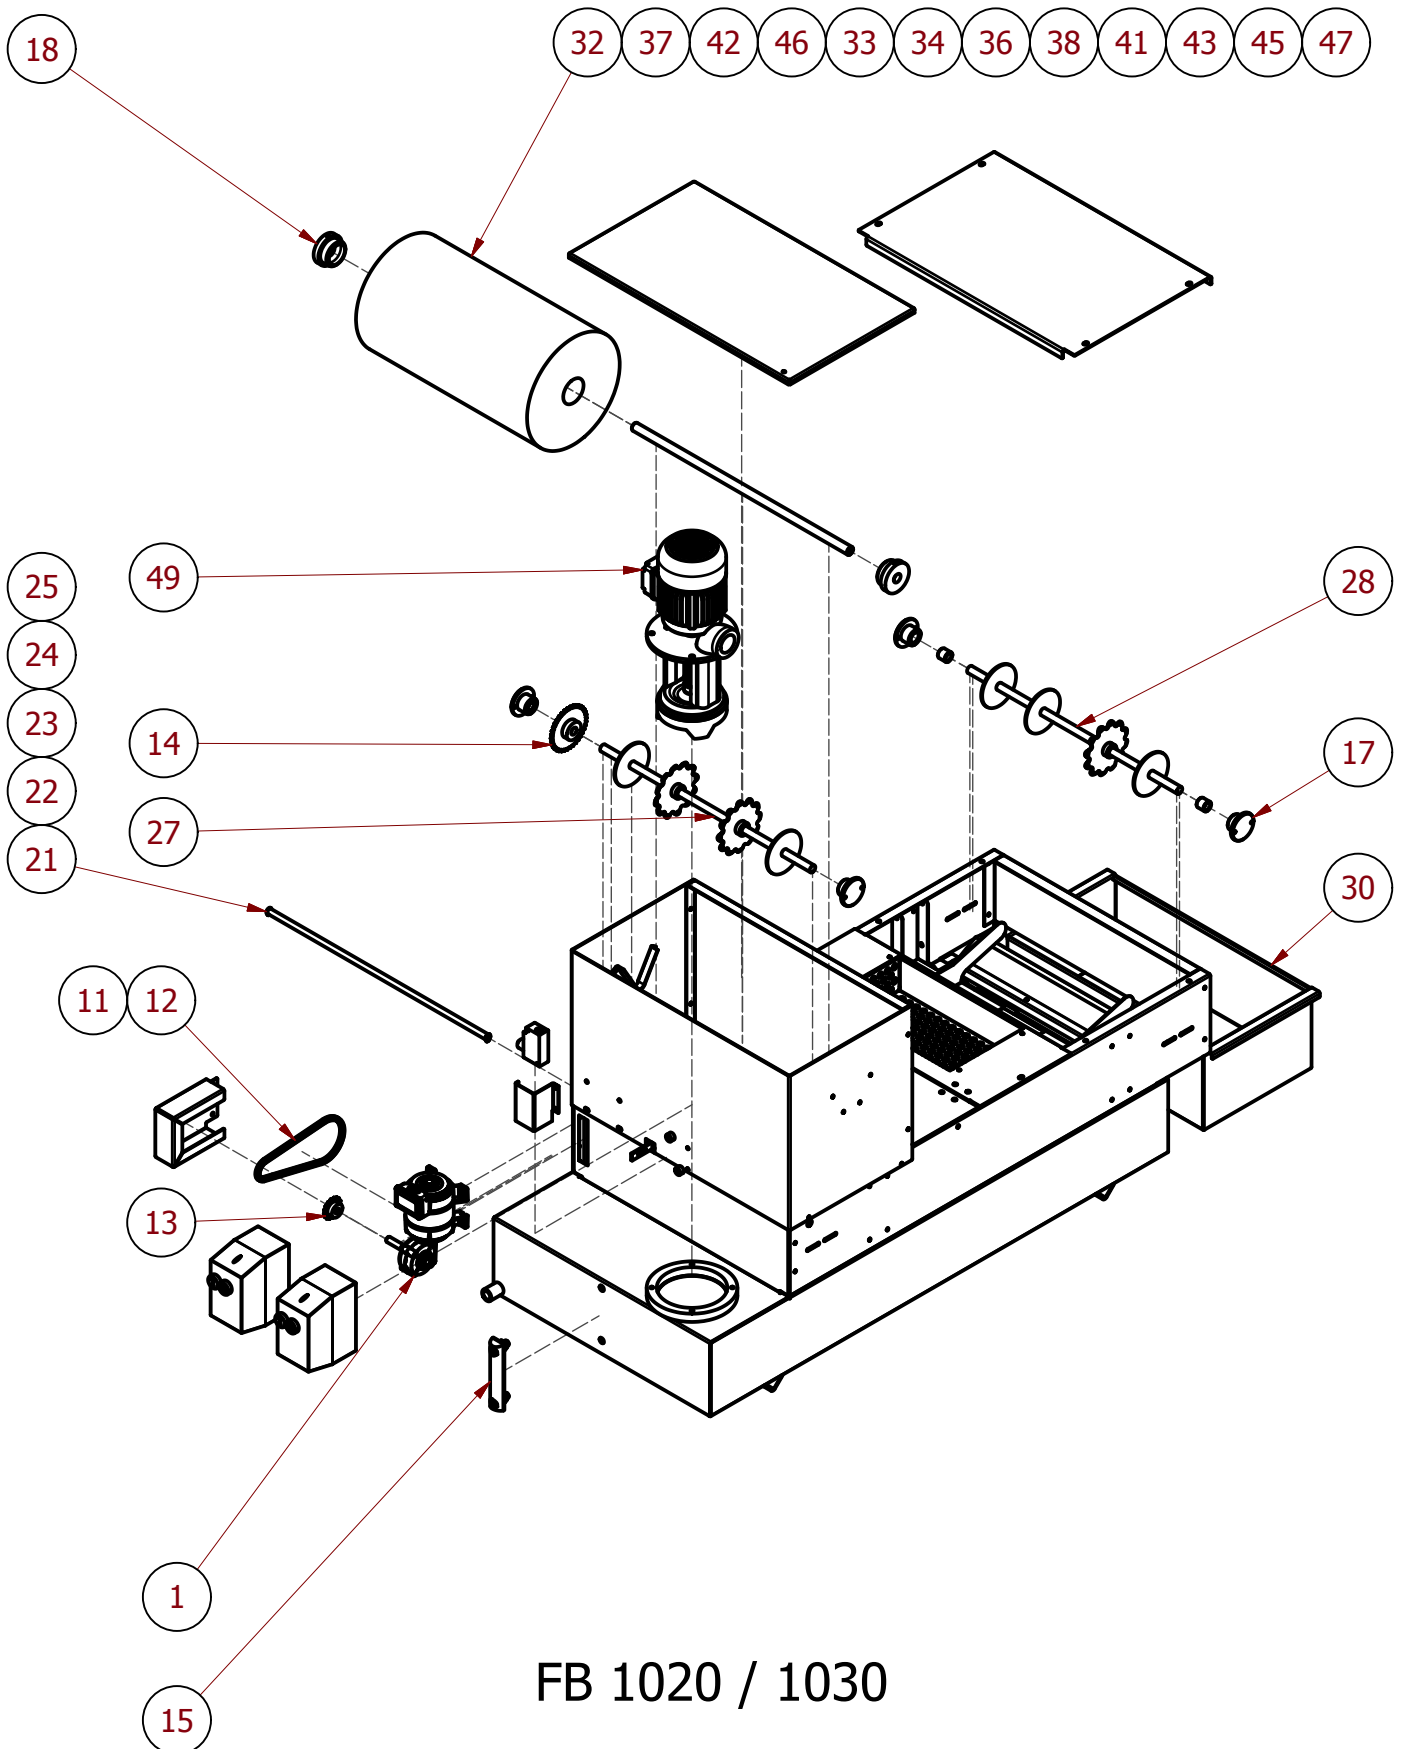

FB

Spare Parts List - Lista części zamiennych - Reservdelista -  
ErsatzteillisteListe de pieces detachées - Lista de recambios

## FB 1010

No.	Qty	Item number	Description	Part type
1	1	76374835	Motoreduktor Parvalux SD38M W02622/07E	Spare part
2	1	73006971	FB1010 Wire Belt	Spare part
3	1	76374839	FB1010/1012; Wire Belt; AISI 304	Spare part
11	1	76374852	Joining Links (8mm)	Spare part
12	1	76374853	Drive Chain (8mm, 5m)	Spare part
13	1	76374854	Sprocket 17 Tooth X 8mm, 12 mm Bore	Spare part
14	1	76374855	Sprocket (38 Tooth X 8mm, 16 mm Bore)	Spare part
15	1	76374858	FB Sight Glass	Spare part
16	1	76374859	Clarifier Float	Spare part
17	1	76374860	Bearing House Assembly (4pcs)	Spare part
18	1	76374861	Paper Roll Bushes	Spare part
19	1	76374862	1010/1012 Paper Guide Bar	Spare part
20	1	76374863	1010/1012 Paper Guide Bar; AISI 304	Spare part
26	1	76374869	Spring (1010/1012)	Spare part
29	1	76225440	FB1010 Sludge bin 100 l	Spare part
30	1	76227340	FB1020 Sludge bin	Spare part
31	1	76200040	Coarse media 20g/m <sup>2</sup> , 368mm x 165m x 57mm core	Wear part
35	1	76202040	Medium grade media 30g/m <sup>2</sup> , 368mm x 120m x 57mm core	Wear part
40	1	76204040	Fine media 40g/m <sup>2</sup> , 368mm x 85m x 57mm core	Wear part
44	1	76206040	Extra fine media 50g/m <sup>2</sup> , 368mm x 60m x 57mm core	Wear part
48	1	76239841	Pump HK2 55 l/min 0,3 Bar L=230	Spare part